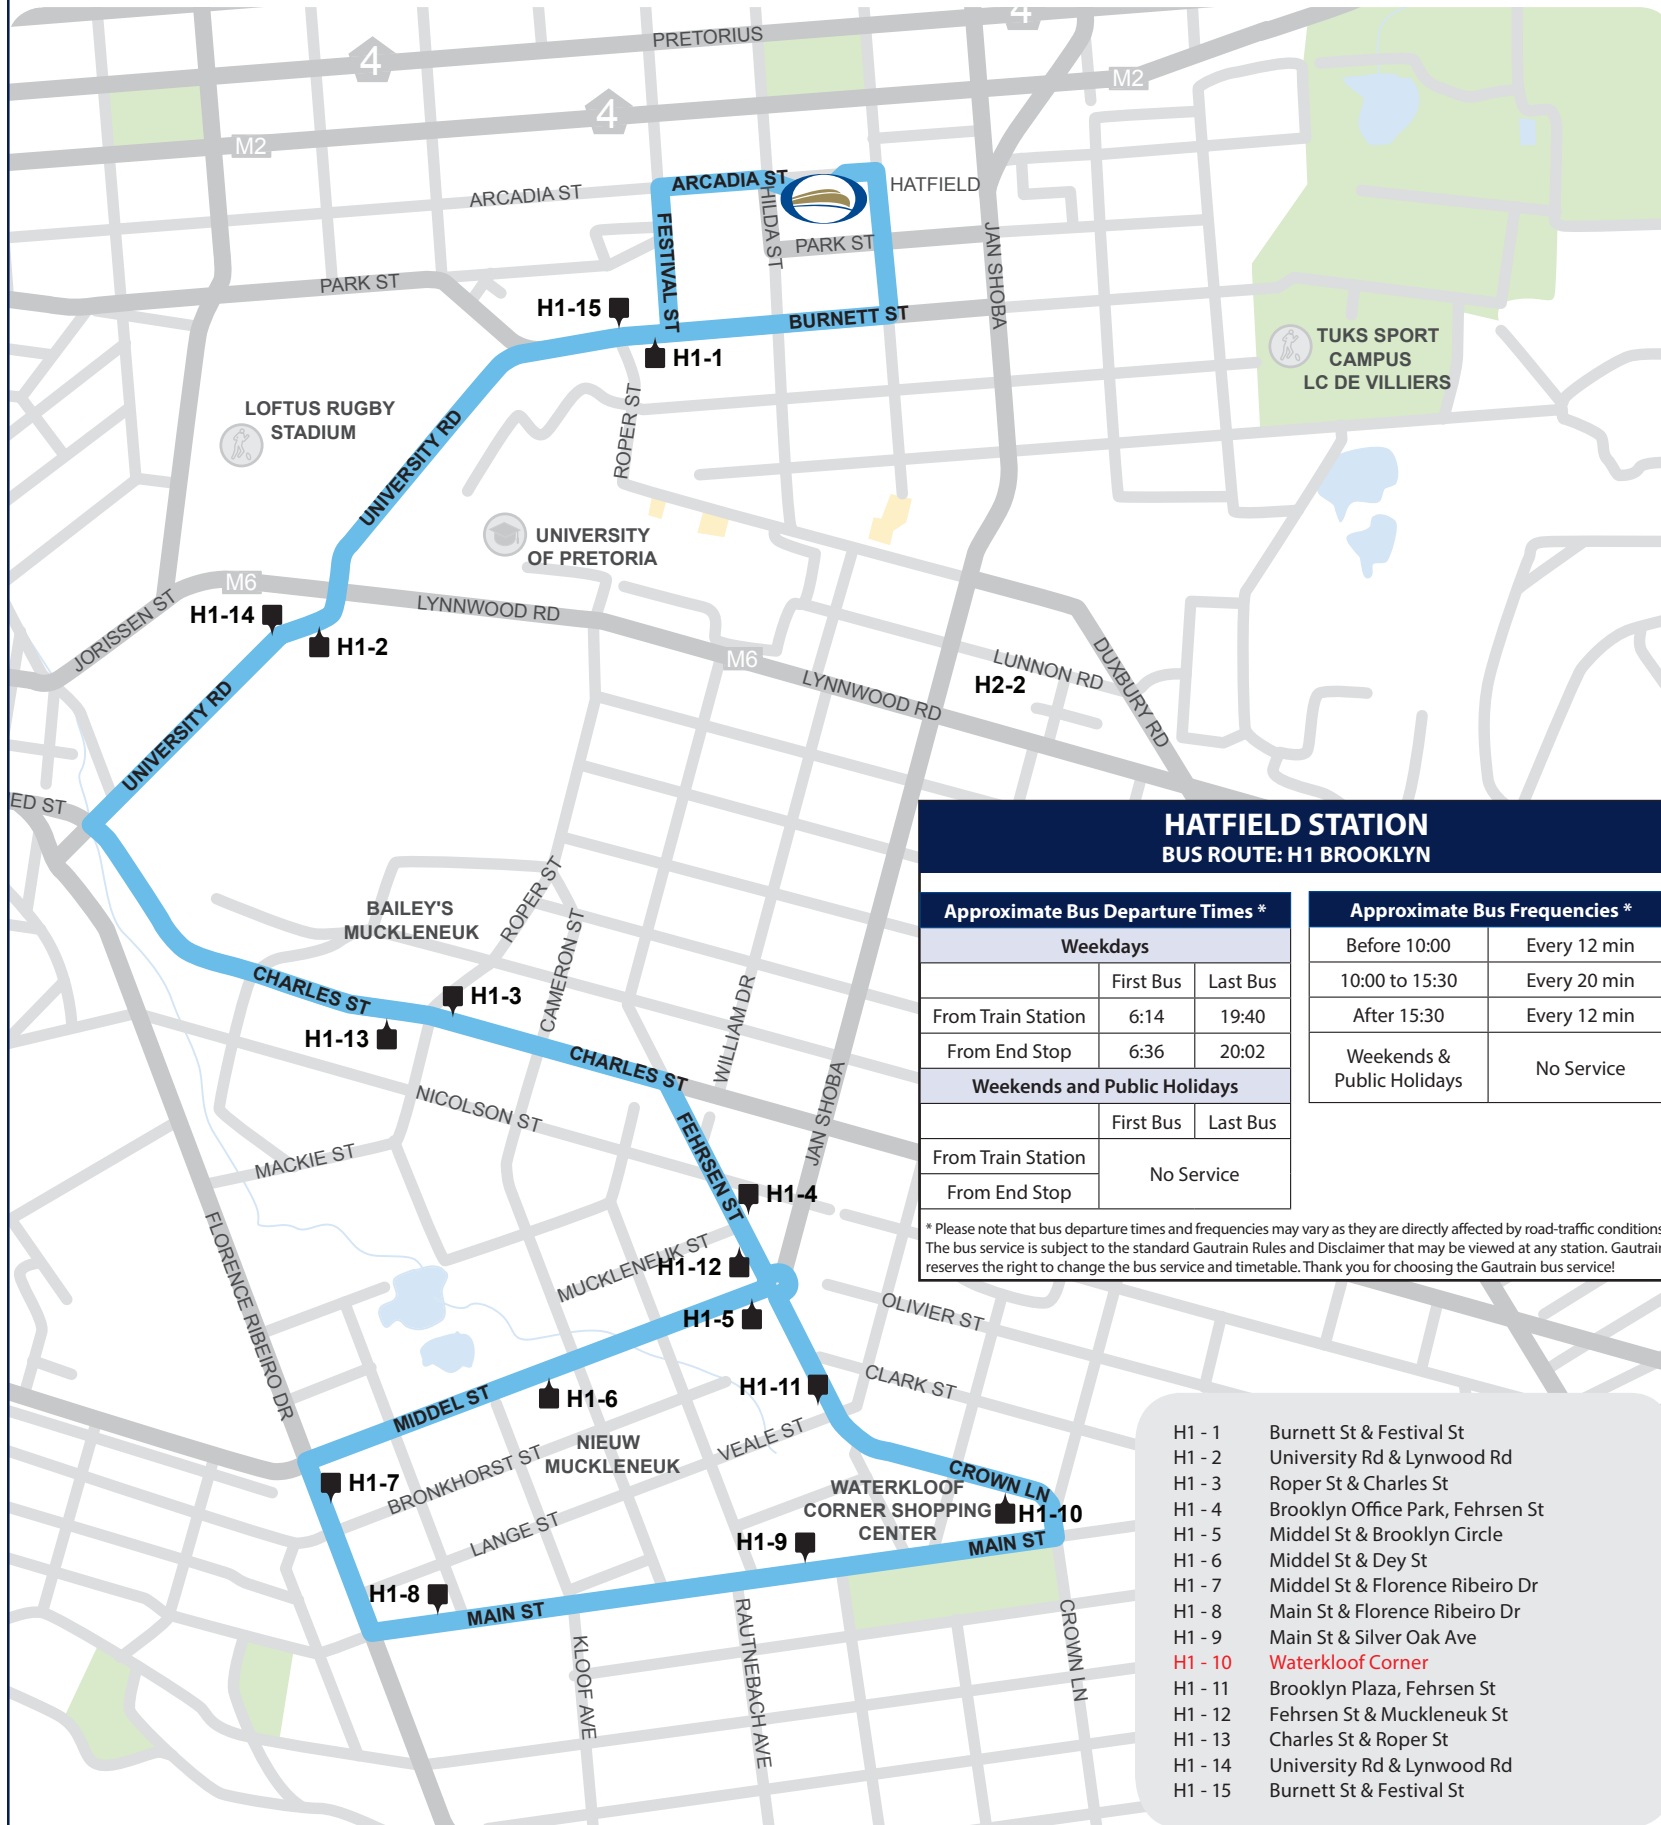

H1 Hatfield - Brooklyn

You must have a valid Gautrain Gold Card to board a Bus. Cash is not accepted on the buses. One Gold Card is required per passenger. You can use your Gold Card over and over again. Every second bus is equipped for easy wheelchair access.

- H1 - 1 Burnett St & Festival St
- H1 - 2 University Rd & Lynnwood Rd
- H1 - 3 Roper St & Charles St
- H1 - 4 Brooklyn Office Park, Fehrsen St
- H1 - 5 Middel St & Brooklyn Circle
- H1 - 6 Middel St & Dey St
- H1 - 7 Middel St & Florence Ribeiro Dr
- H1 - 8 Main St & Florence Ribeiro Dr
- H1 - 9 Main St & Silver Oak Ave
- H1 - 10 Waterkloof Corner
- H1 - 11 Brooklyn Plaza, Fehrsen St
- H1 - 12 Fehrsen St & Muckleneuk St
- H1 - 13 Charles St & Roper St
- H1 - 14 University Rd & Lynnwood Rd
- H1 - 15 Burnett St & Festival St

Indicative Departure Times	
From Hatfield Station	From Waterkloof Corner
6:14	6:36
6:26	6:48
6:38	7:00
6:50	7:12
7:02	7:24
7:14	7:36
7:26	7:48
7:38	8:00
7:50	8:12
8:02	8:24
8:14	8:36
8:26	8:48
8:38	9:00
8:50	9:12
9:02	9:24
9:14	9:36
9:26	9:48
9:38	10:00
9:50	10:12
10:08	10:30
10:28	10:50
10:48	11:10
11:08	11:30
11:28	11:50
11:48	12:10
12:08	12:30
12:28	12:50
12:48	13:10
13:08	13:30
13:28	13:50
13:48	14:10
14:08	14:30
14:28	14:50
14:48	15:10
15:08	15:30
15:28	15:50
15:40	16:02
15:52	16:14
16:04	16:26
16:16	16:38
16:28	16:50
16:40	17:02
16:52	17:14
17:04	17:26
17:16	17:38
17:28	17:50
17:40	18:02
17:52	18:14
18:04	18:26
18:16	18:38
18:28	18:50
18:40	19:02
18:52	19:14
19:04	19:26
19:16	19:38
19:28	19:50
19:40	20:02