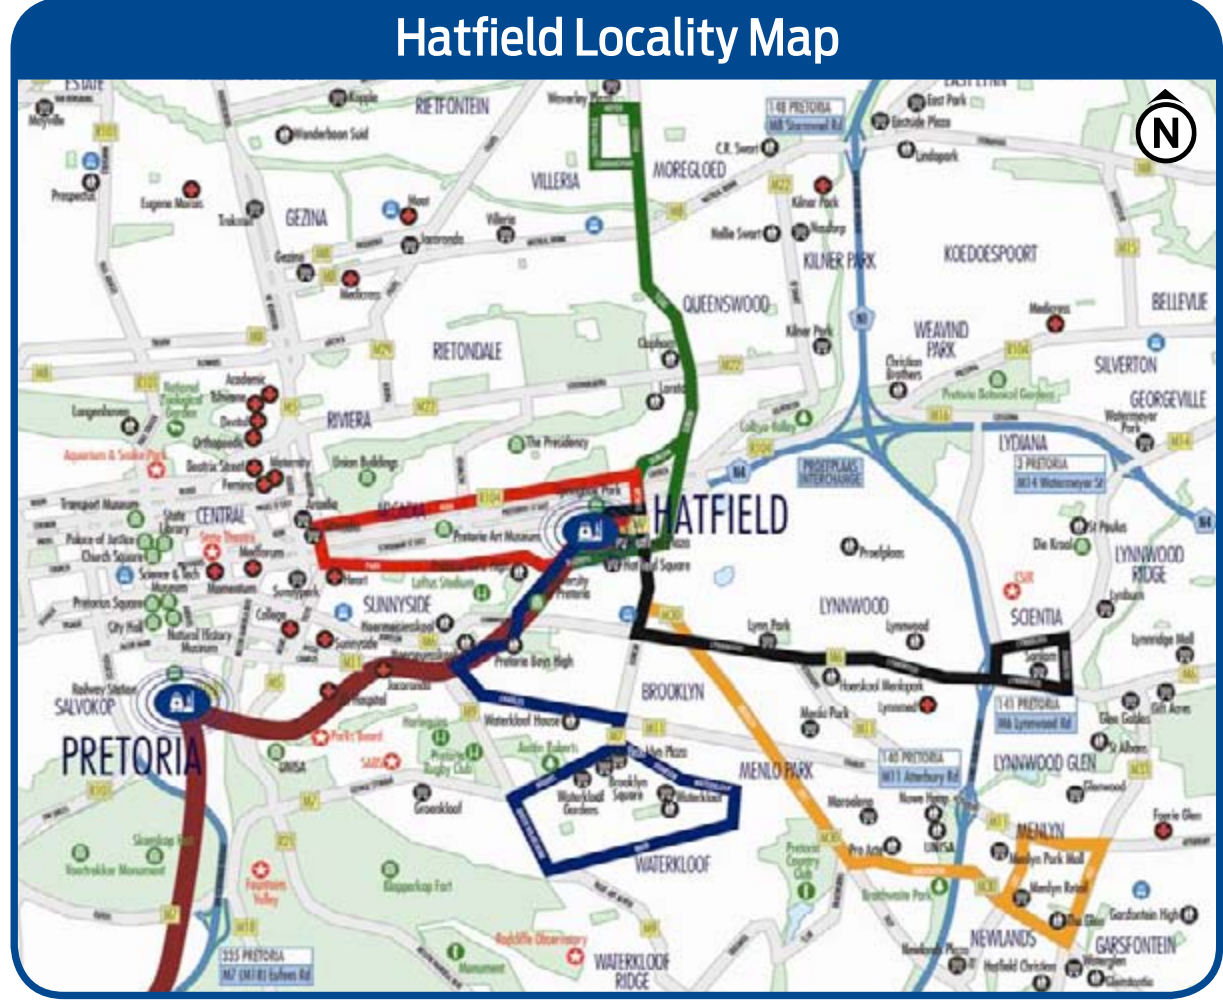

To find out where your bus is  
please dial 010 223 1098

# Gautrain Bus Route Maps

## Hatfield

- Legend:**
- Horse Course
  - Golf Course
  - Sports Club
  - Park
  - Museum
  - Spa/Wellness
  - Shopping Centre
  - School
  - Hospital
  - Place of Interest
  - Pretoria Station
  - Bar/Club
  - Green Area
  - H1 Route
  - H2 Route
  - H3 Route
  - H4 Route
  - H5 Route